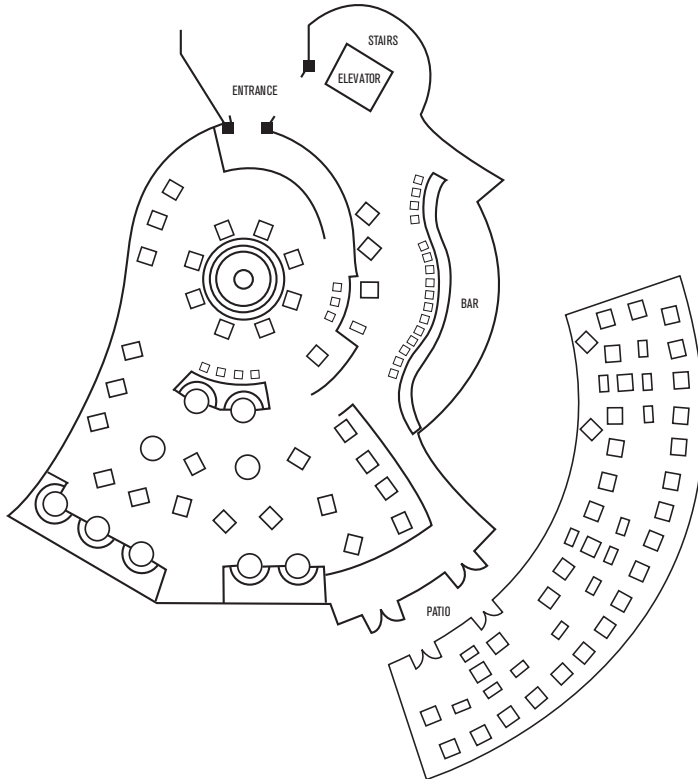

Terra & The Terrace

This unique second floor can accommodate larger events by including The Terrace. It features a private kitchen, an expansive bar and corporate messaging capability on our massive 4,500 sq. ft. video wall.

Terra
Plated 240
Buffet 150
Reception 250

Terra & The Terrace
Buffet 300
Reception 500

planet hollywood

planethollywood.com • 407.827.7836